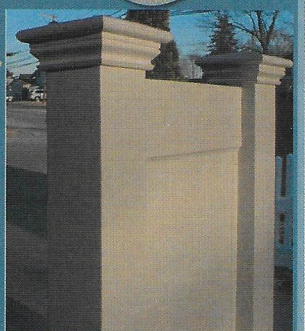

WOODGRAIN MATTE FINISH PVC

Available in
White, Gray, Beige, Tan & Adobe

White

Gray

Beige

Tan

Adobe

NEW EMBOSSING TECHNOLOGY

We are introducing the woodgrain finish for our PVC fencing systems. The woodgrain finish has a natural matte look, as opposed to the standard glossy finish.

All our PVC is mono-extruded (color throughout) and made with all virgin materials.